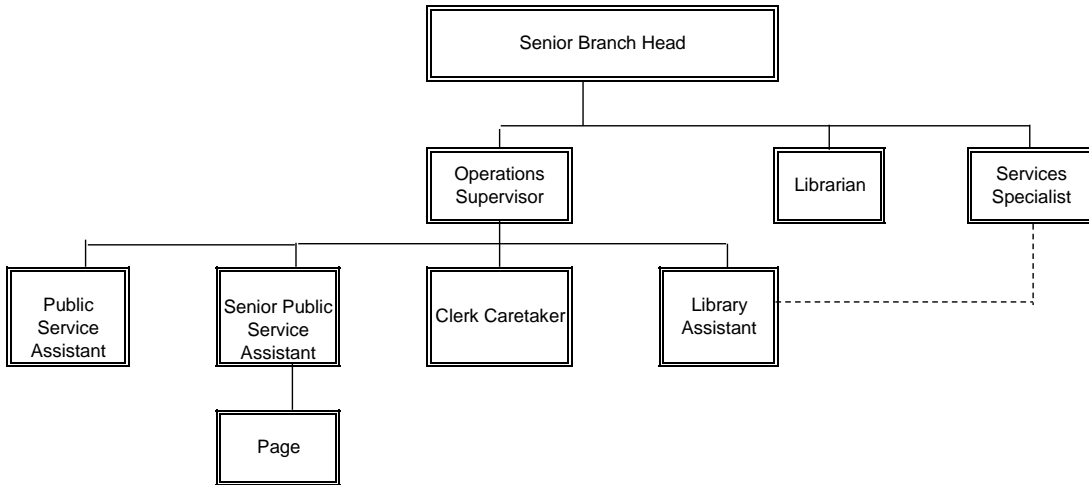

Representative Research and Reference Department Structures Subject Departments

Note: There are 14 subject departments in Research and Reference. The number of staff per position in each department is determined by the factors outlined in the report.

Representative Research and Reference Department Structures NYCL Circulation/Browsery/Teens

Representative Research and Reference Department Structures TRL Preservation & Digitization

District Branch

Note: • There are 17 District Branches across the City