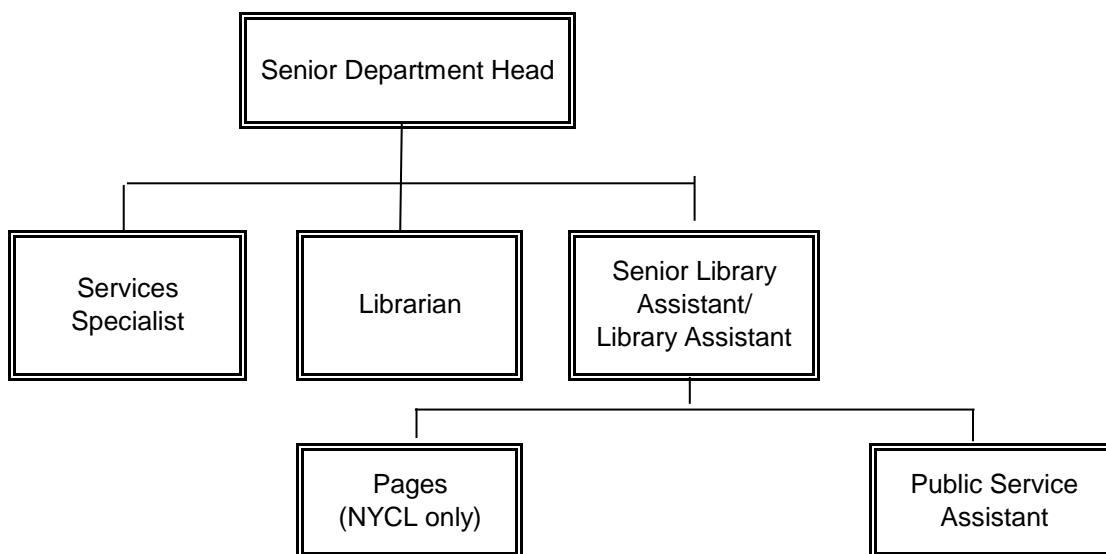

Representative Research and Reference Department Structures Subject Departments

Note: There are 14 subject departments in Research and Reference. The number of staff per position in each department is determined by the factors outlined in the report.

Representative Research and Reference Department Structures NYCL Circulation/Browsery/Teens

Representative Research and Reference Department Structures TRL Preservation & Digitization

District Branch

Note: • There are 17 District Branches across the City