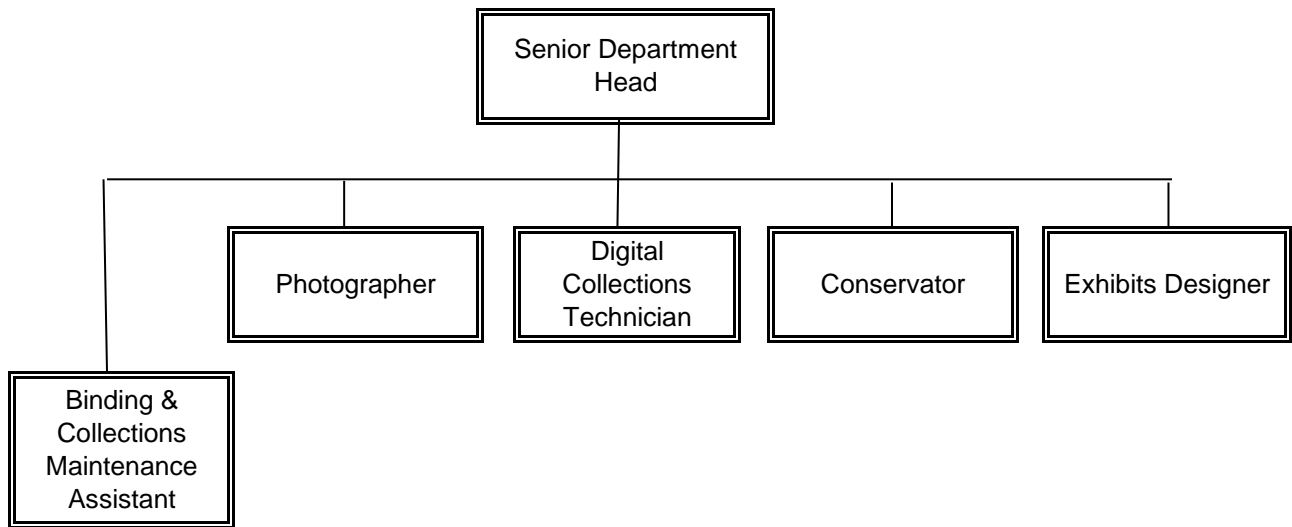

Representative Research and Reference Department Structures Subject Departments

Note: There are 14 subject departments in Research and Reference. The number of staff per position in each department is determined by the factors outlined in the report.

Representative Research and Reference Department Structures NYCL Circulation/Browsery/Teens

Representative Research and Reference Department Structures TRL Preservation & Digitization

District Branch

Note: • There are 17 District Branches across the City

Neighbourhood 1 Branch

Note: • There are 8 Neighbourhood 1 Branches across the City

Neighbourhood 2 Branch

Note: • There are 40 Neighbourhood 2 Branches across the City

Neighbourhood 3 Branch

Note: • There are 31 Neighbourhood 3 Branches across the City